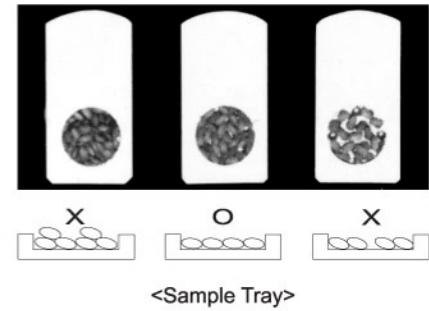

GRAIN MOISTURE METER (Model : GMK-303RS)

1. The names of each part

2. Before Measurement

- Open the lid in the bottom of the Instrument and place 1.5V batteries 4EA into battery compartment.
- [S 303] sign displays on LCD for 2~3 sec. and then disappears.

3. Measurement

- Fill Sample Tray with a Sample by using Spoon (with Tweezers).
- Put Sample Tray into the instrument.
- After turning Grinding Handle right to the end, choose the same Grain Select Button as a Sample.
- Press Measure Button, and then the number of times & moisture content display on LCD.

[Notice]

- The Instrument turns off automatically around 1 min. later when there is no other operation.
- When [ ] displays, please change batteries.
- When the moisture content in a Sample is out of Measuring Ranges, [Er H] or [Er L] displays.

4. Average Data

- Average data (up to 9 times) is available by pressing Average Button.

[Notice]

- When you want to get average data, please press Average Button before measurement to erase the previous data.
- The instrument turns off automatically when pressing Average Button two times continuously.

5. Keeping

- Keep the Instrument in a cool place.
- Clean the Instrument after measurement.

6. Battery

In case of no use for a while, please remove batteries.

7. Warranty

- The manufacturer grants a total replacement of warranty of 12 months from the date of purchase.
- In case of wrong use, abuse or misuse, warranty is not granted.

ACCESSORIES